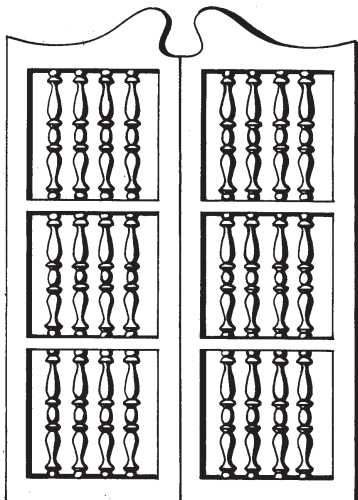

## Panel & Spindle Cafe Doors

#855 Pine

Size Per Pair	#855	#436
2/6 x 4/0 x 1-1/16"	Stock	Stock
2/8	Stock	Stock
3/0	Stock	Stock

Made in U.S.A.

#436 Pine

## Hardwood Spindle Cafe Doors

Hardwood Meranti Spindle Cafes (Mahogany family).  
Subject to Availability.

Size per Pair	
2/0 x 3/2 x 1-1/8"	Stock
2/8	Stock
3/0	Stock
3/4	Stock
3/6	Stock
3/8	Stock