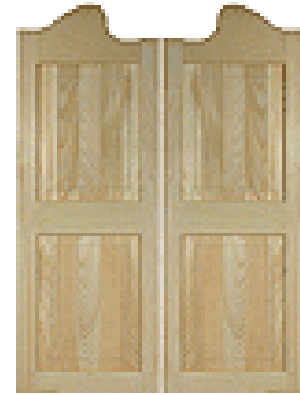

# B&B Wood Products inc.

26301 Richmond Road, Bedford Hts, OH 44146-1488  
(216) 292-6555 / Fax (216) 292-6584; E-mail: sales@bbwood.com

## Panel & Spindle Cafe Doors

#855 Pine

Size Per Pair	#855	#436
2/6 x 4/0 x 1-1/16"	Stock	Stock
2/8	Stock	Stock
3/0	Stock	Stock

Made in U.S.A.

#436 Pine