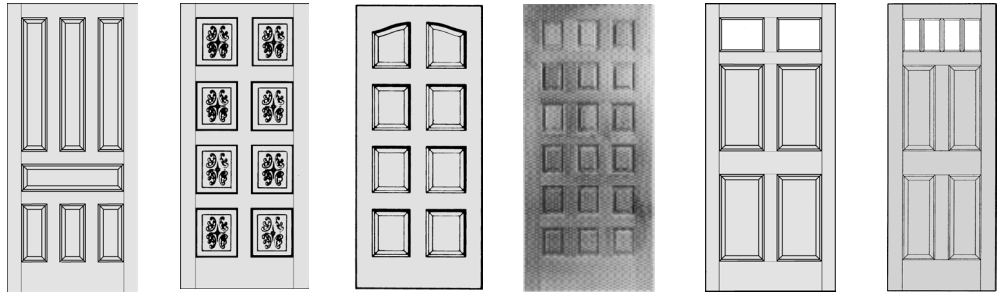

Carved 1 Side

Stock #	177	196	198	532	596	598
Custom #	CD548		CD423QE	CD532	CD418-2	CD419-4
	6/8 7/0 FIR	6/8 FIR	6/8 7/0 FIR	6/8 7/0 FIR	6/8 7/0 FIR	6/8 7/0 FIR
2/6	Stock Stock	Stock -		- -		Stock
2/8	Stock Stock	Stock -		Stock	Stock Stock	Stock Stock
3/0		Stock -		Stock Stock	Stock Stock	Stock Stock