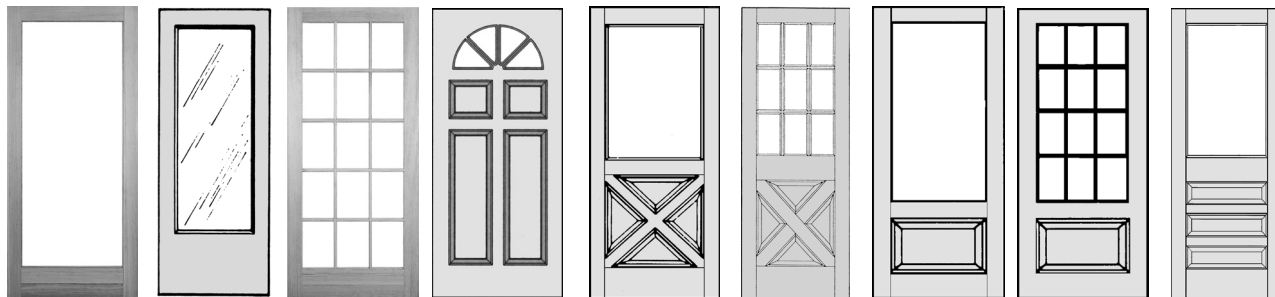

Additional designs on following pages.

THERMAL ENTRANCE DOORS

1-3/4" Thick

Includes 5" face stiles, Thick Raised Panels & Insul Glass.
5" stiles allow locks with 2-3/4" backsets, locks with thru-bolts (AL-series) and mortise locks.

For 5/8" flat panels use custom number.

See next page for doors with single pane glass.

Stock #	4501	ND635	4515	4020	4031	4035	4621	412	4118
Custom #	CD600-1	CD610-1	CD600-15	CD481-4	CD414-1	CD414-9	CD315-1	CD315-12	CD413-1
	6/8 & 7/0	6/8 & 7/0	6/8 & 7/0	6/8 & 7/0	6/8 & 7/0	6/8 & 7/0	6/8 & 7/0	6/8 & 7/0	6/8 & 7/0
	FIR	FIR	FIR	FIR	FIR	FIR	FIR	FIR	FIR
2/6		Stock						Stock	
2/8	Stock	Stock	Stock		Stock	Stock			Stock
3/0	Stock	Stock	Stock	Stock	Stock	Stock	Stock	Stock	Stock