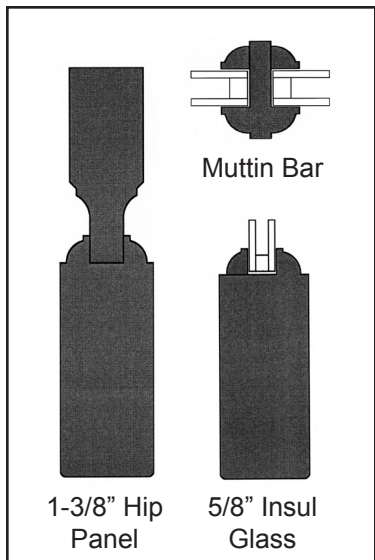

THERMAL ENTRANCE DOORS

1-3/4" Thick

Includes 5" face stiles, Thick Raised Panels & Insul Glass.
5" stiles allow locks with 2-3/4" backsets, locks with thru-bolts (AL-series) and mortise locks.

For 5/8" flat panels use custom number.

See next page for doors with single pane glass.

Stock #	4501	ND635	4515	4020	4031	4035	4621	412	4118
Custom #	CD600-1	CD610-1	CD600-15	CD481-4	CD414-1	CD414-9	CD315-1	CD315-12	CD413-1
	6/8 & 7/0	6/8 & 7/0	6/8 & 7/0	6/8 & 7/0	6/8 & 7/0	6/8 & 7/0	6/8 & 7/0	6/8 & 7/0	6/8 & 7/0
	FIR	FIR	FIR	FIR	FIR	FIR	FIR	FIR	FIR
2/6		Stock						Stock	
2/8	Stock	Stock	Stock		Stock	Stock			Stock
3/0	Stock	Stock	Stock	Stock	Stock	Stock	Stock	Stock	Stock