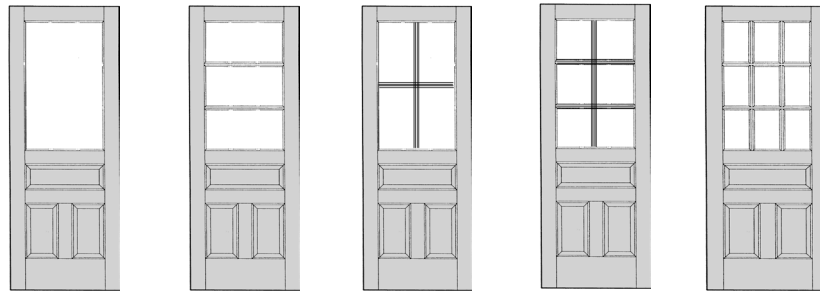

Stock #	ND567	ND568	ND566	ND569	ND570
Custom #	CD411-1	CD411-3	CD411-4	CD411-6	CD411-9
Width/height	6/8				6/8
2/6					
2/8					
3/0					

This row cannot be Dutched - call for quote