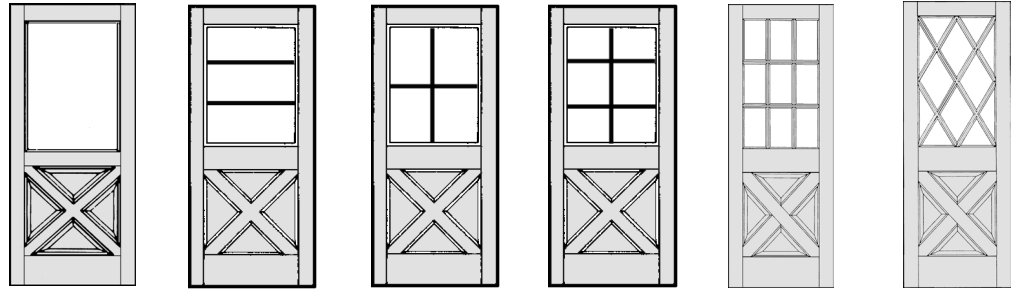

1-3/4" Thick Fir GRADE Doors - Interior & Exterior

Tru-Divided: glazed 1/8" tempered

Shaded Cells : Special

Stock #	ND614	ND610	ND611	ND615	ND612	ND616
Custom #	CD414-1	CD414-3	CD414-4	CD414-6	CD414-9	CD414-12D
Width/height	6/8 & 7/0	6/8 & 7/0	6/8 & 7/0	6/8 & 7/0	6/8 & 7/0	6/8 & 7/0
2/6						
2/8						
3/0						

This row cannot be Dutched - call for quote