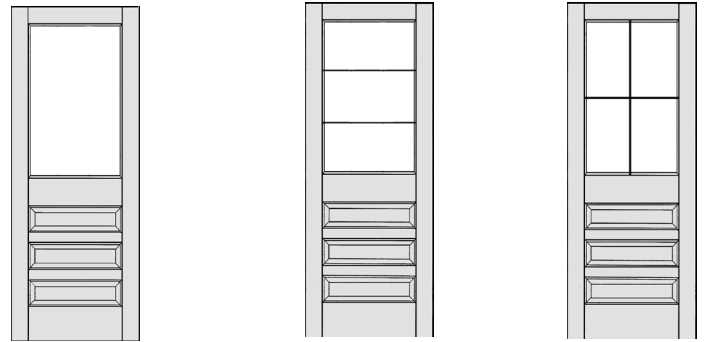

1-3/8" & 1-3/4" Fir Grade Doors: **Tru-Divided:** glazed 1/8" tempered