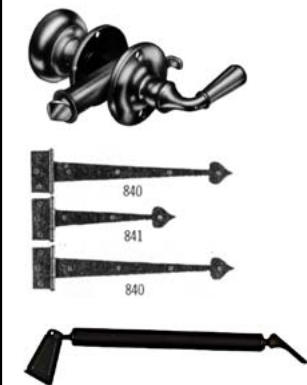

To Purchase COMPONENT Parts see Section "7B 30-31"

NO. 1159 SB

List Price \$138

Kit consists of:

- 1-#980 Lock
- 1-#SN123 Closer
Silver, Black, or Brown
- 1½ pr **Solid Brass** Half Surface Hinges
(Bright Brass will be full mortise)
- 1-Chrome Chain Protector

Lock is available in Bright Brass, Antique Brass, Oil Rub Bronze, Satin Nickel, Antique Nickel, Black, Polished Chrome and Satin Chrome.

NO. 1159 V

List Price \$87

Kit consists of:

- 1-#980 Lock
- 1-#V1342 Aluminum or Black Closer
- 1½ pair V129 Hinges for painting
Galvanize half/full surface
- 1-Chrome Chain Protector

Lock is available in Bright Brass, Antique Brass, Oil Rub Bronze, Satin Nickel, Antique Nickel, Black, Polished Chrome and Satin Chrome.

NO. 1159 K1

List Price \$126

Kit consists of:

- 1-#980 Black Lock
- 1-#V1342 Black Closer
- 2-#R6 Black 13-1/4" Hinges
- 1-#R5 Black 9" Strap Hinge
- 1-Chrome Chain Protector