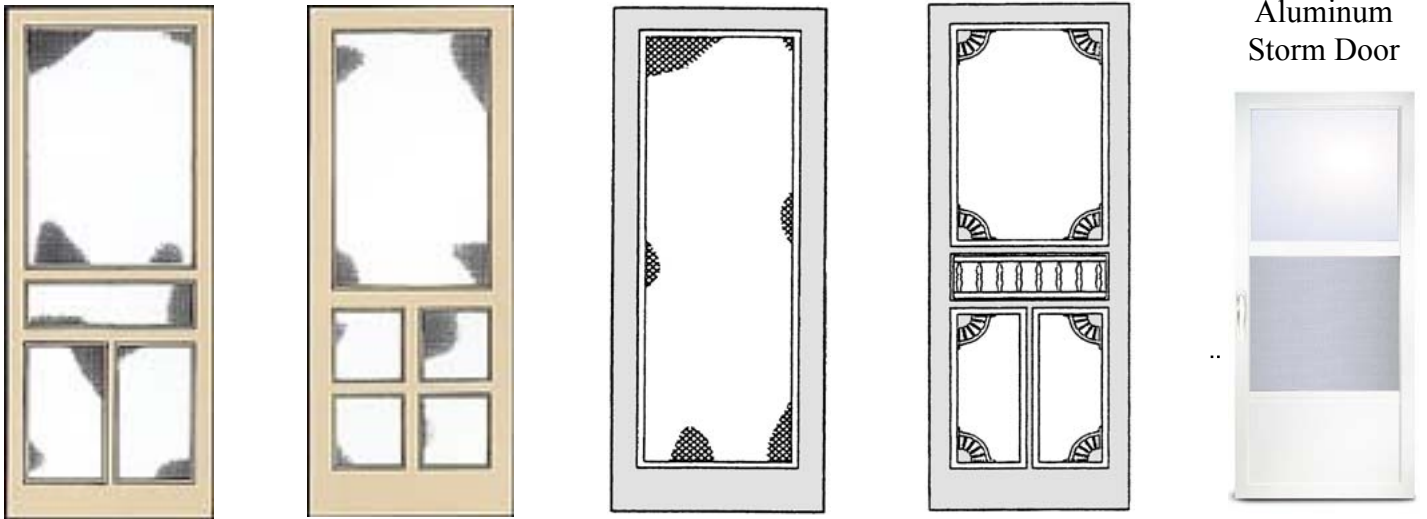

B&B Wood Products inc.

26301 Richmond Road, Bedford Hts, OH 44146-1488

P: (216) 292-6555 / F: (216) 292-6584; E: info@bbwood.com

Wood Combination Doors - Click on Image to go to page

Wood Screen Doors

Aluminum Storm Door