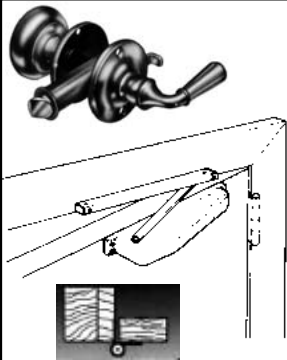

To Purchase COMPONENT Parts see Section "7B 30-31"

NO. 1159 SB

List Price \$138

Kit consists of:

- 1-#980 Lock
- 1-#SN123 Closer
Silver, Black, or Brown
- 1½ pr **Solid Brass** Half Surface Hinges
(Bright Brass will be full mortise)
- 1-Chrome Chain Protector