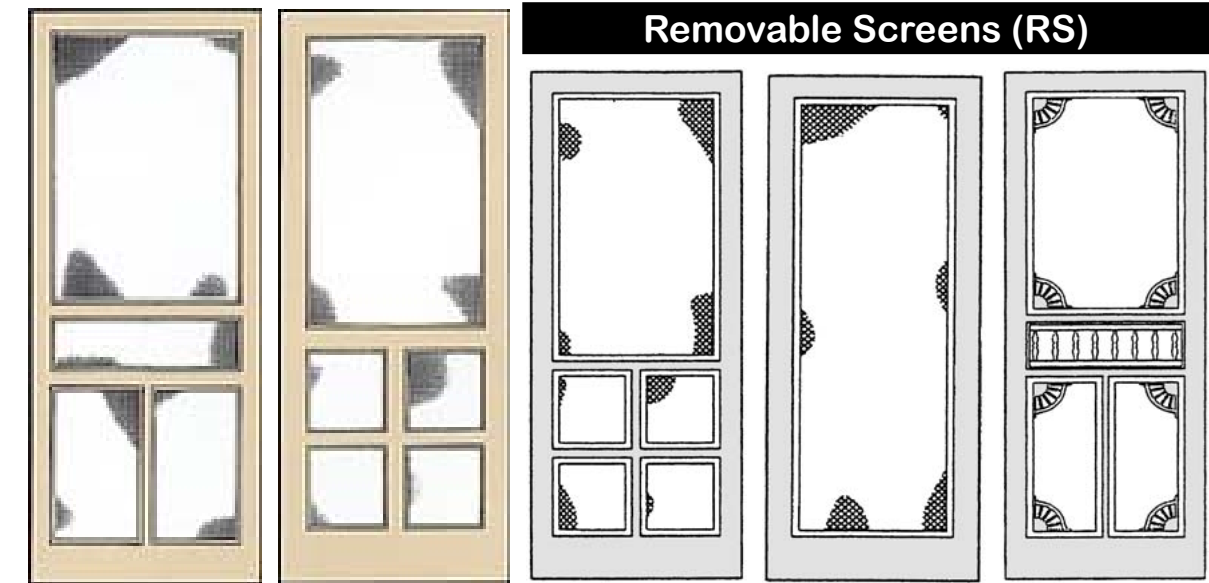

WOOD SCREEN DOORS

	#206	#201	58-RS	764-RS	V52-RS
SPECIFICATIONS:					
Stiles and Top Rail	*3-9/16"	3-9/16"	3-9/16"	3-9/16"	3-9/16"
Cross Rails	2"	2"	2"	2"	2"
Bottom Rail	7"	7"	7"	7"	7"
Vertical Mull	*2"	2"	2"		7/8"

206FJ: Stiles & top rail 2"; Bottom rail 4-1/4"; Cross Rail 1-3/4"

1-1/16" Pine veneered stiles; solid wood rails; Water repellent preservative treated. Hardwood dowel joint construction.

Rail Trimming: 5/8" from top, 1/4" stiles, 1-3/4" bottom rails. Stile trimming could expose core - this is not a returnable defect.

Specs subject to change. The 206 may have 2-9/16" stile and top rail and a 7/8" vertical mullion as inventory is rotated to the spec listed in the chart.

Charcoal 18x14 Alum mesh: 206 & 201.

Bronze Fiberglass Mesh on all **RS** (Removable) screen doors.

The 206FJ have aluminum mesh B&B option bronze or mill finish (most 2/8 wide 206FJ are mill finish) No special orders on 206FJ

Replacement Screens for 764-RS, V52-RS, 58-RS. Standard screens are brown. White available at the same list price $36

Shaded prices are NON-Stock

	206	206FJ	201	58-RS	764-RS	V52-RS
2/0 X 6/9			$162			
2/4			$162			
2/6	$134	$64	$143	$157	$147	$605
2/8	$134	$64	$143	$157	$147	$605
2/10	$150	$70	$163			
3/0	$145	$70	$152	$167	$157	$616
3/6			$208			
4/0			$236			
2/0 X 7/1			$187			
2/4			$187			
2/6	$146		$153			$613
2/8	$146		$153			$613
2/10			$168			
3/0	$157		$168			$624
3/6			$221			
4/0			$252			
3/0 X 8/1			$262