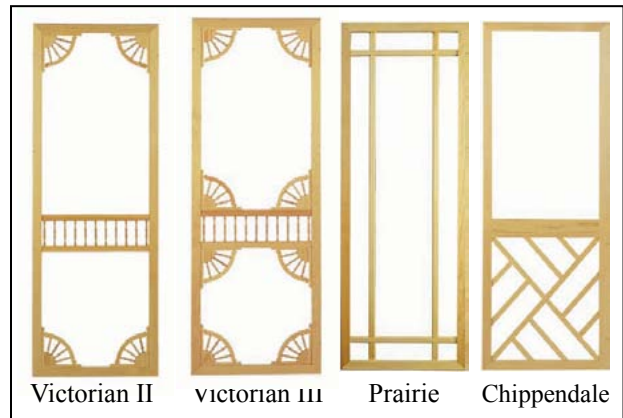

B&B Wood Products inc.

26301 Richmond Road, Bedford Hts, OH 44146-1488

P: (216) 292-6555 / F: (216) 292-6584; E: info@bbwood.com

Wood Combination Doors - Click on Image to go to page

Wood Screen Doors

Aluminum Storm Door

Hardware

Accessories

Victorian II

victorian III

Prairie

Chippendale

B&B Wood Products inc.

26301 Richmond Road, Bedford Hts, OH 44146-1488