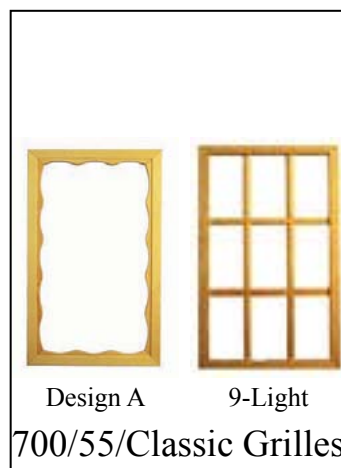

B&B Wood Products inc.

26301 Richmond Road, Bedford Hts, OH 44146-1488

P: (216) 292-6555 / F: (216) 292-6584; E: info@bbwood.com

Combination Door Grilles - Pine

All Grilles are Special Order

	"A" 700/55/Classic	9-LIGHT	VICT II	VICT III	15-Light	PRAIRIE	CHIPPEN	Montello	PRAIRIE
	Ultra-Vue Grilles							758 Grilles	
2/6 X 6/9 or 7/1	$119	$176	$247	$368	$317	$279	$306	$247	-
2/8	$119	$176	$247	$368	$317	$279	$306	$247	$236
2/10	-	$176	$247	$368	$317	$279	$306	$247	-
3/0	$119	$176	$247	$368	$317	$279	$306	$247	$236

Grilles are shipped assembled - Fastens to door exterior (job applied). Pine Frame. Includes screws.

Custom Wood Combination Doors

1. Options:
2. Any Hardwood or Softwood Specie
   - Specify Thickness (Standard 1-1/16")
   - Options: Slot Brass Hardware (shorter lead time) or EZ Change Hardware [Zinc (std), Black or Satin Nickel]
   - Custom Sizes and Custom Designs available